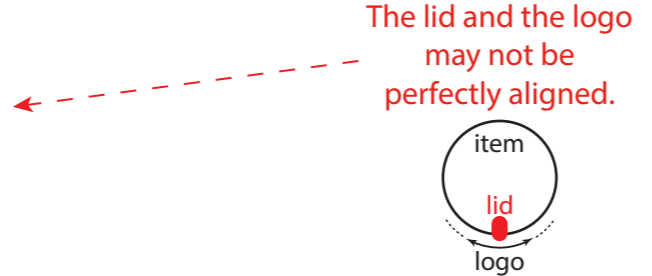

BACK

223 mm

B | A

TO VIEW
THE SEPARATION
BETWEEN IMAGES

LEFT

FRONT

RIGHT

AVIRA

FRONT

BACK

A

B

The lid and the logo
may not be
perfectly aligned.

CMYK
= White underlay
Digital round print360
240 x 95 mm

Actual size (100%)