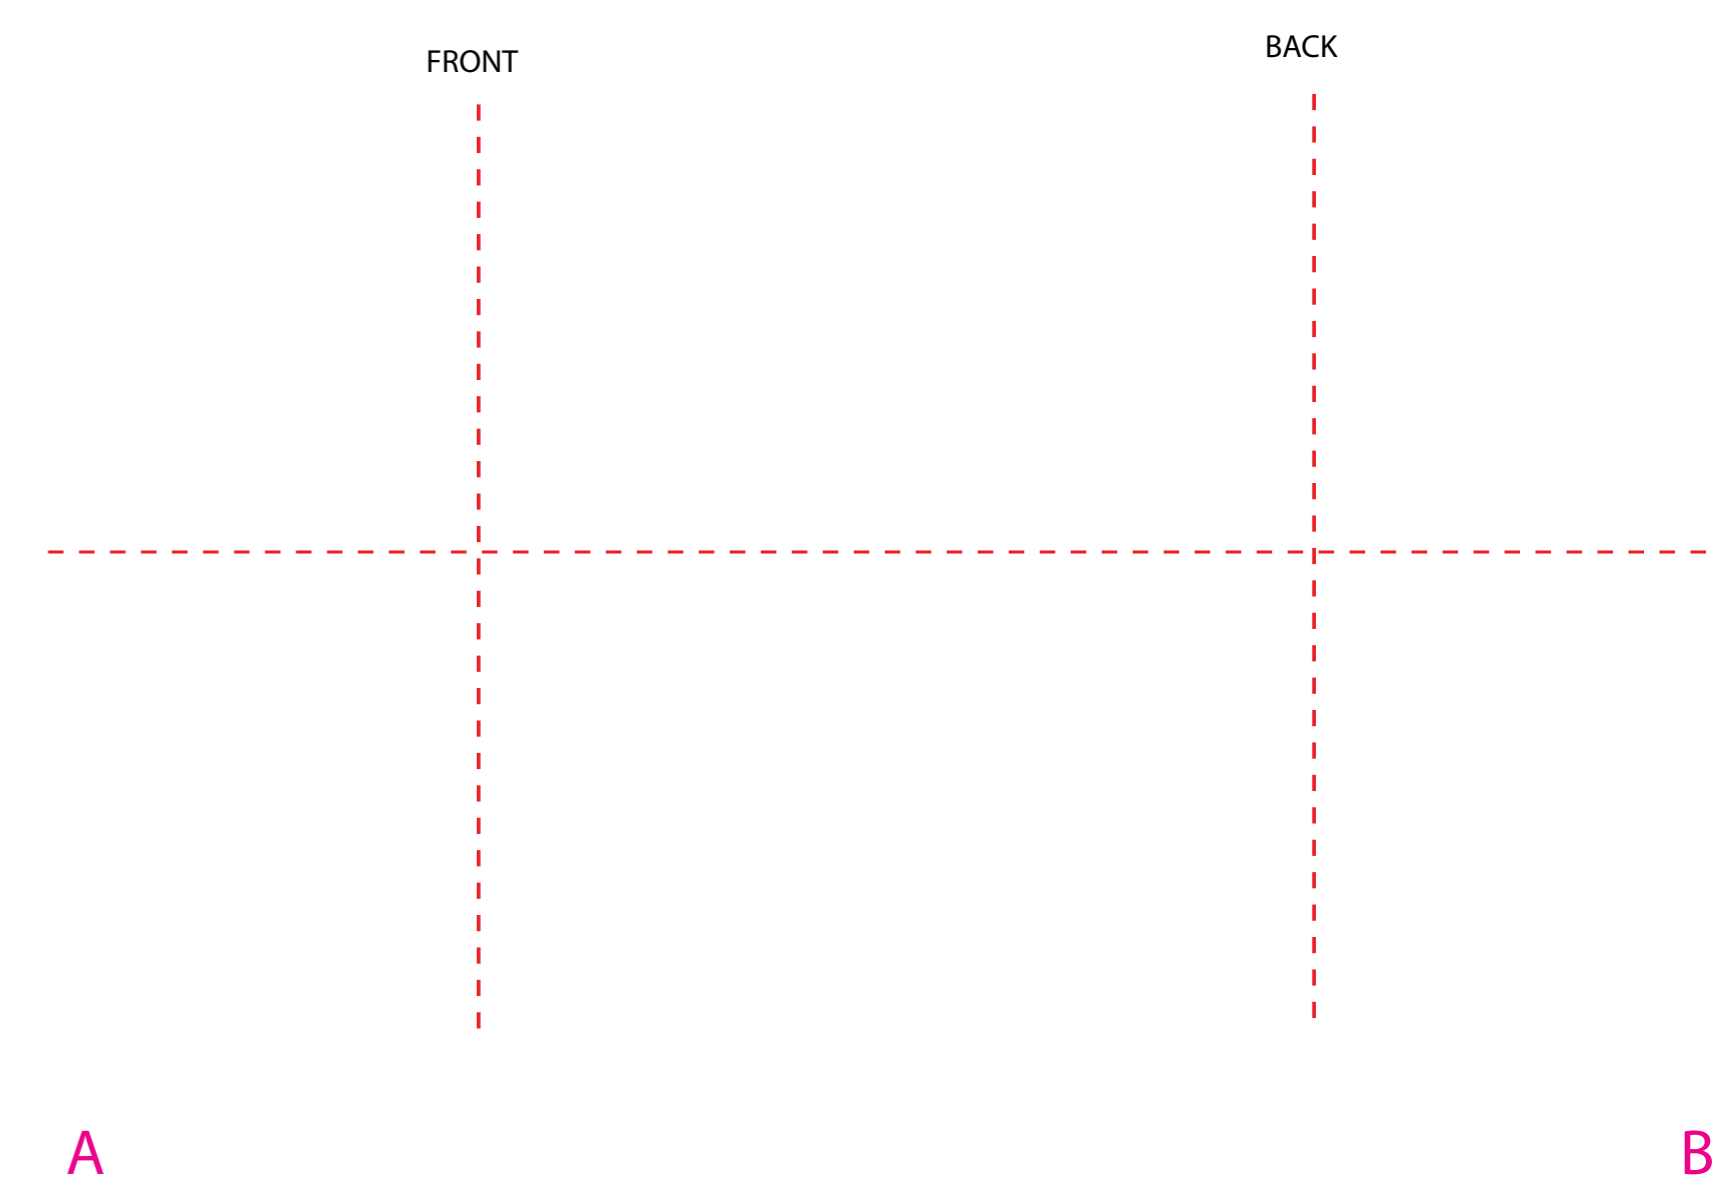

☐ = White underlay

Actual size (100%)

223 mm

approx 35 mm

B | . | A  
TO VIEW  
THE SEPARATION  
BETWEEN IMAGES